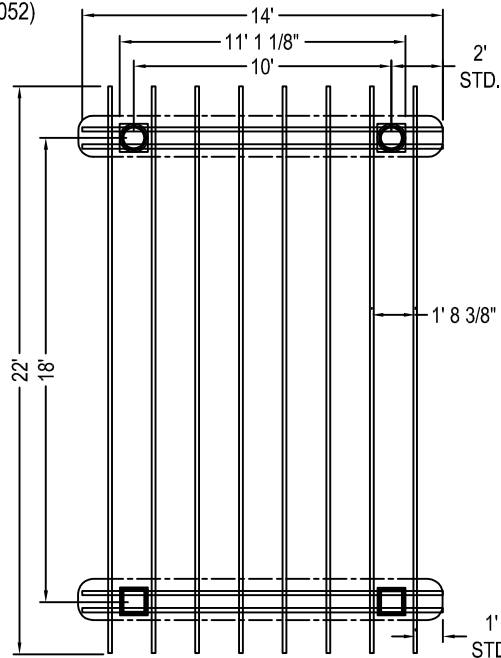

SUPPORT RAFTERS / BEAMS AND RAFTERS PLAN VIEW

RAFTERS AND PURLINS PLAN VIEW

NOTES:

- INSTALLATION TO BE COMPLETED IN ACCORDANCE WITH MANUFACTURER'S SPECIFICATIONS WITH INCLUDED ARBOR-LOC® HARDWARE.
- NOT PRINTED TO SCALE, CAD MODEL 1:1
- THIS DRAWING IS INTENDED FOR USE BY ARCHITECTS, ENGINEERS, CONTRACTORS, CONSULTANTS AND DESIGN PROFESSIONALS FOR PLANNING PURPOSES ONLY. THIS DRAWING MAY NOT BE USED FOR CONSTRUCTION.
- ALL INFORMATION CONTAINED HEREIN WAS CURRENT AT THE TIME OF DEVELOPMENT BUT MUST BE REVIEWED AND APPROVED BY THE PRODUCT MANUFACTURER TO BE CONSIDERED ACCURATE.
- CONTRACTOR'S NOTE: FOR PRODUCT AND COMPANY INFORMATION VISIT [www.CADdetails.com/info](http://www.CADdetails.com/info) AND ENTER REFERENCE NUMBER 5118-011