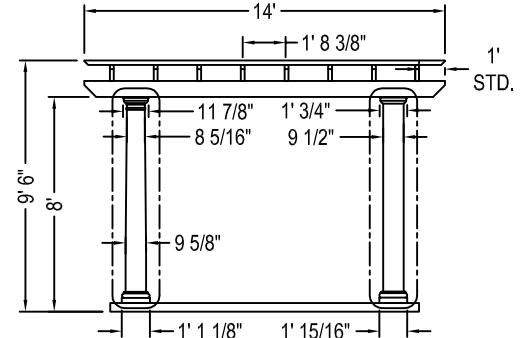

Building Products

HB&G
1015 BRUNDIDGE BLVD.
TROY, AL 36081
PHONE: 1-800-264-4HBG
FAX: 1-334-566-4629
www.hbgcolumns.com

☒ SELECT DESIRED FIBERGLASS COLUMN WITH POLY TUSCAN CAP-BASE SET:

- ☐ 980040 - 10" X 8' PLAIN ROUND TAPERED
- ☐ 980042 - 10" X 10" X 8' PLAIN SQUARE PULTRUDED

☐ SELECT DESIRED WIND LOAD / DECK PLATES (OPTIONAL):

- ☐ ROUND
- ☐ SQUARE

☒ SELECT DESIRED COATING COLOR: (CHROMAGUARD® ENGINEERED COATING)

☐ STANDARD:

- ☐ WHITE (INCLUDED)

☐ SEMI-CUSTOM:

- ☐ LINEN (917058)
- ☐ FOG (917055)
- ☐ TRICORN (917061)
- ☐ CREAM (917053)
- ☐ LATTE (917057)
- ☐ COCOA (917062)
- ☐ ESTATE (917054)
- ☐ MOSS (917059)
- ☐ SADDLE (917060)
- ☐ JAVA (917056)
- ☐ CANNON (917052)

☐ SELECT DESIRED OPTION:

- ☐ FAN BRACKET (OPTIONAL)

TRANQUILITY™ 14' X 22' FREE STANDING FIBERGLASS PERGOLA	
NO. OF SUPPORT / HEADER BEAMS	4
NO. OF RAFTERS	8
NO. OF PURLINS	20
NO. OF HEADER SUPPORTS	0

14' X 22' TRANQUILITY™ PERGOLA ROUND COLUMN OPTION   14' X 22' TRANQUILITY™ PERGOLA SQUARE COLUMN OPTION

☒ SELECT DESIRED RAFTER TAIL DESIGN:

☐ STANDARD:

- ☐ NAPA (INCLUDED)

☐ SEMI-CUSTOM:

- ☐ WINDSOR (917007)
- ☐ CRAFTSMAN (917002)
- ☐ KENSINGTON (917003)
- ☐ SPARTAN (917006)
- ☐ ROMAN (917005)

- ☐ CONTEMPORARY (917001)