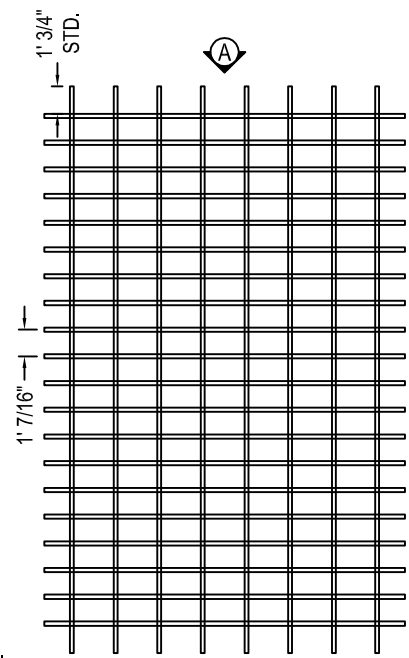

A FRONT ELEVATION

RAFTERS AND PURLINS PLAN VIEW

NOTES:

1. INSTALLATION TO BE COMPLETED IN ACCORDANCE WITH MANUFACTURER'S SPECIFICATIONS WITH INCLUDED ARBOR-LOC® HARDWARE.
2. NOT PRINTED TO SCALE, CAD MODEL 1:1
3. THIS DRAWING IS INTENDED FOR USE BY ARCHITECTS, ENGINEERS, CONTRACTORS, CONSULTANTS AND DESIGN PROFESSIONALS FOR PLANNING PURPOSES ONLY. THIS DRAWING MAY NOT BE USED FOR CONSTRUCTION.
4. ALL INFORMATION CONTAINED HEREIN WAS CURRENT AT THE TIME OF DEVELOPMENT BUT MUST BE REVIEWED AND APPROVED BY THE PRODUCT MANUFACTURER TO BE CONSIDERED ACCURATE.
5. CONTRACTOR'S NOTE: FOR PRODUCT AND COMPANY INFORMATION VISIT www.CADdetails.com/info AND ENTER REFERENCE NUMBER 5118-011

14' X 22' TRANQUILITY FREE-STANDING PERGOLAS

TRANQUILITY™ 14' X 22' FREE-STANDING PERGOLA